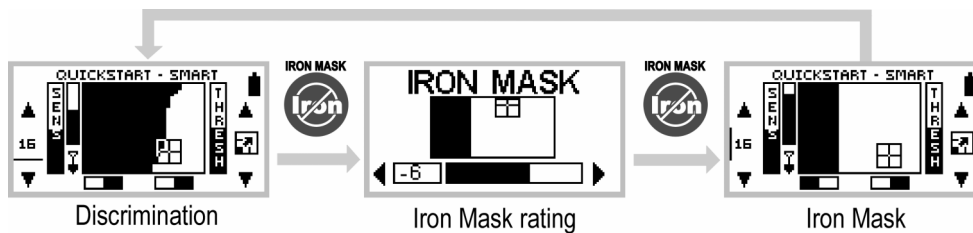

IMPORTANT NOTICE

(change made subsequent to the printing of the manual)

In the interest of continuous improvement we have changed the start-up screen in the factory preset. The Display will now show the Coins target pattern preselected.

To access Iron Mask, press the Iron Mask shortcut button.

In high trash areas you might like to experiment with higher levels of Iron Mask than the factory preset level of -6.